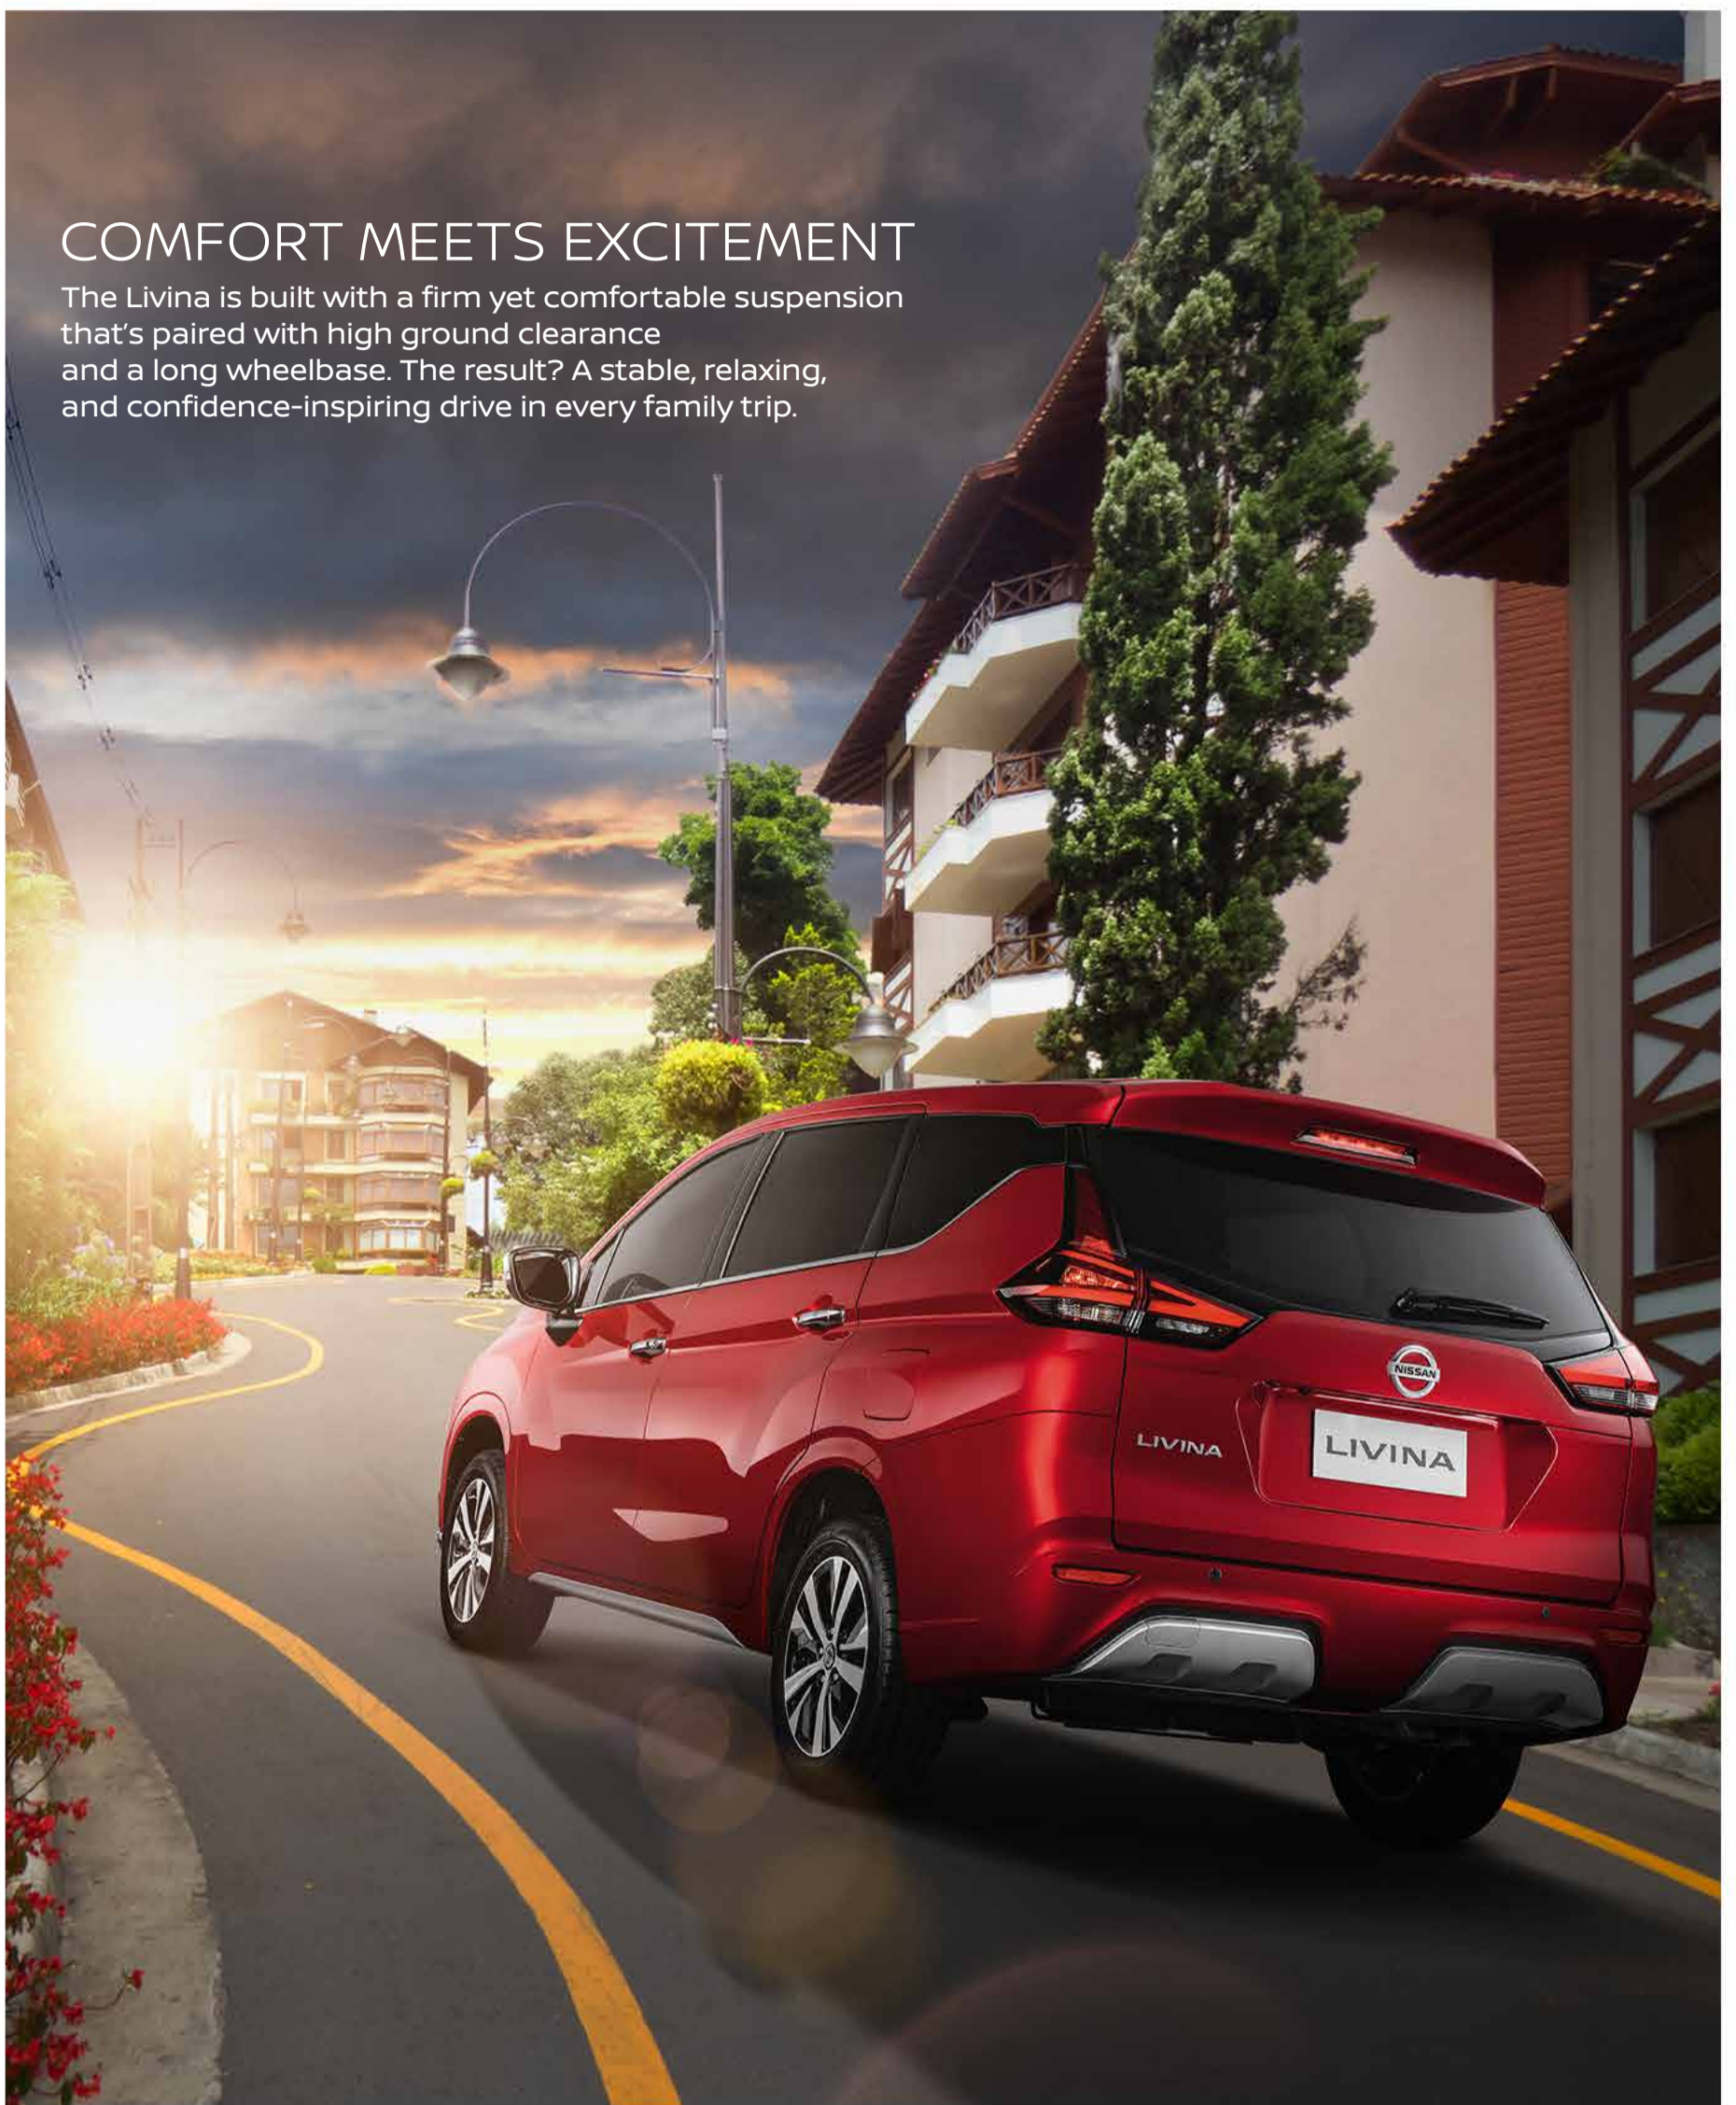

## LIVIN' THE EXCITEMENT

There's more for everyone with the All-New Nissan Livina. Built with a spacious and versatile cabin, advanced safety technology, and an enjoyable drive, it's the perfect 7-seater multi-purpose vehicle to live the life you've always wanted and create excitement for you and your loved ones.

## SLEEK AND DYNAMIC

Dressed to thrill. The Livina features a captivating exterior with sleek lines that complement its iconic V-motion grille with signature boomerang lamps.

Photo may vary from actual unit.  
Nissan Philippines, Inc. reserves the right to alter, delete, or enhance features and specifications without prior notice, depending on market requirements.

# ALL IN THE DETAILS

Sleek from afar, finer up close. Take a closer look at the Nissan Livina's elegant exterior.

**SILVER FRONT ACCENT**

**DAYTIME RUNNING LAMPS 16" Alloy Wheels**

**ICONIC V-MOTION GRILLE**

## COMFORT MEETS EXCITEMENT

The Livina is built with a firm yet comfortable suspension that's paired with high ground clearance and a long wheelbase. The result? A stable, relaxing, and confidence-inspiring drive in every family trip.